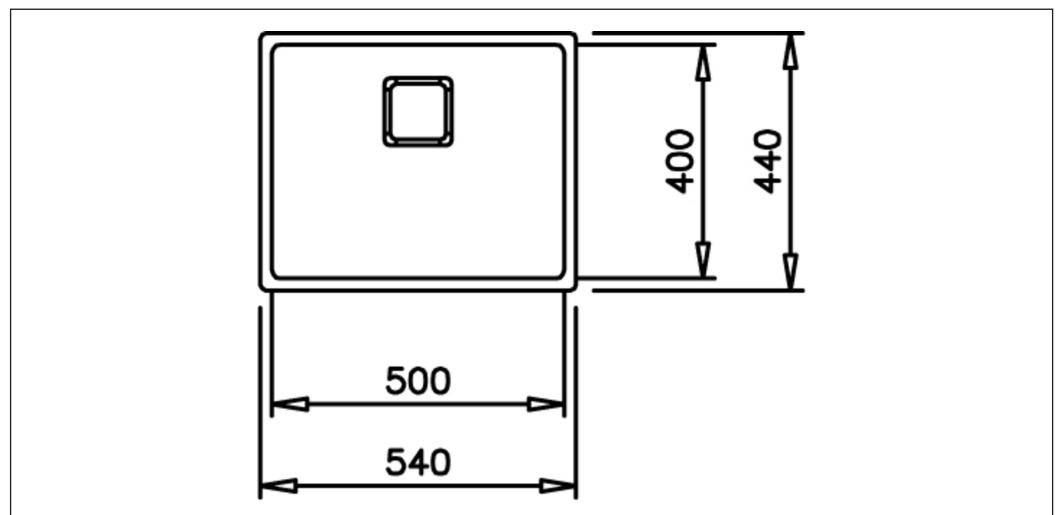

Description

Single bowl in PVD colour for inset, under- and flush mount in a sharp and timeless expression that fits most kitchen (R15).
In PVD colour with square basket waste and decorative cover.
Delivered with overflow, basket waste and water trap.

The PVD process may cause slight color differences.